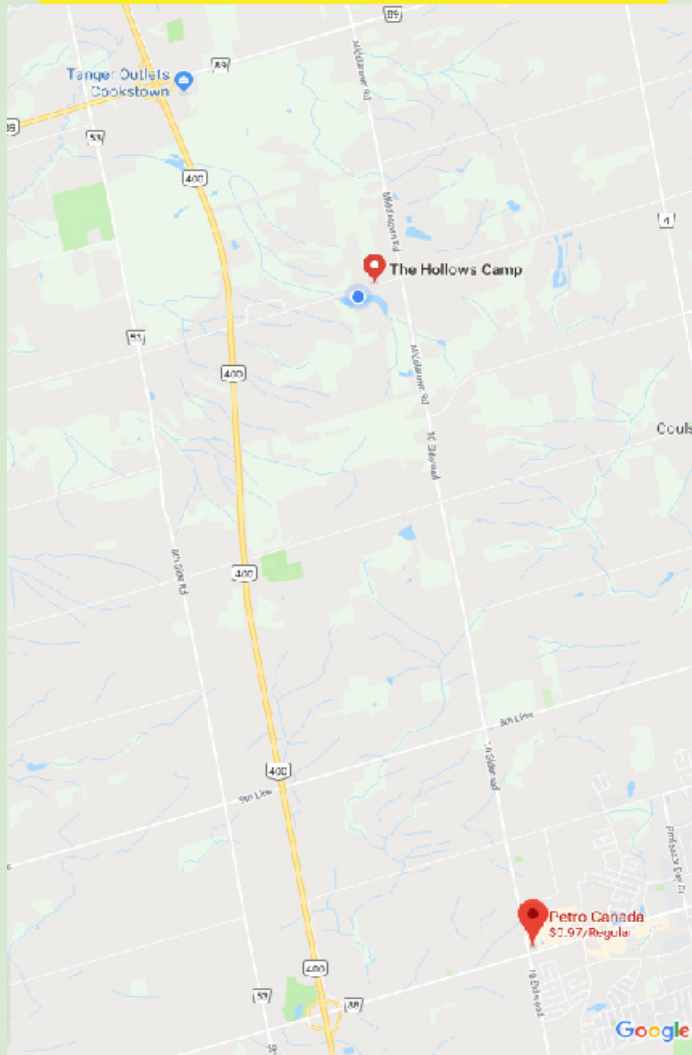

44.1785 NORTH, 79.6236 WEST